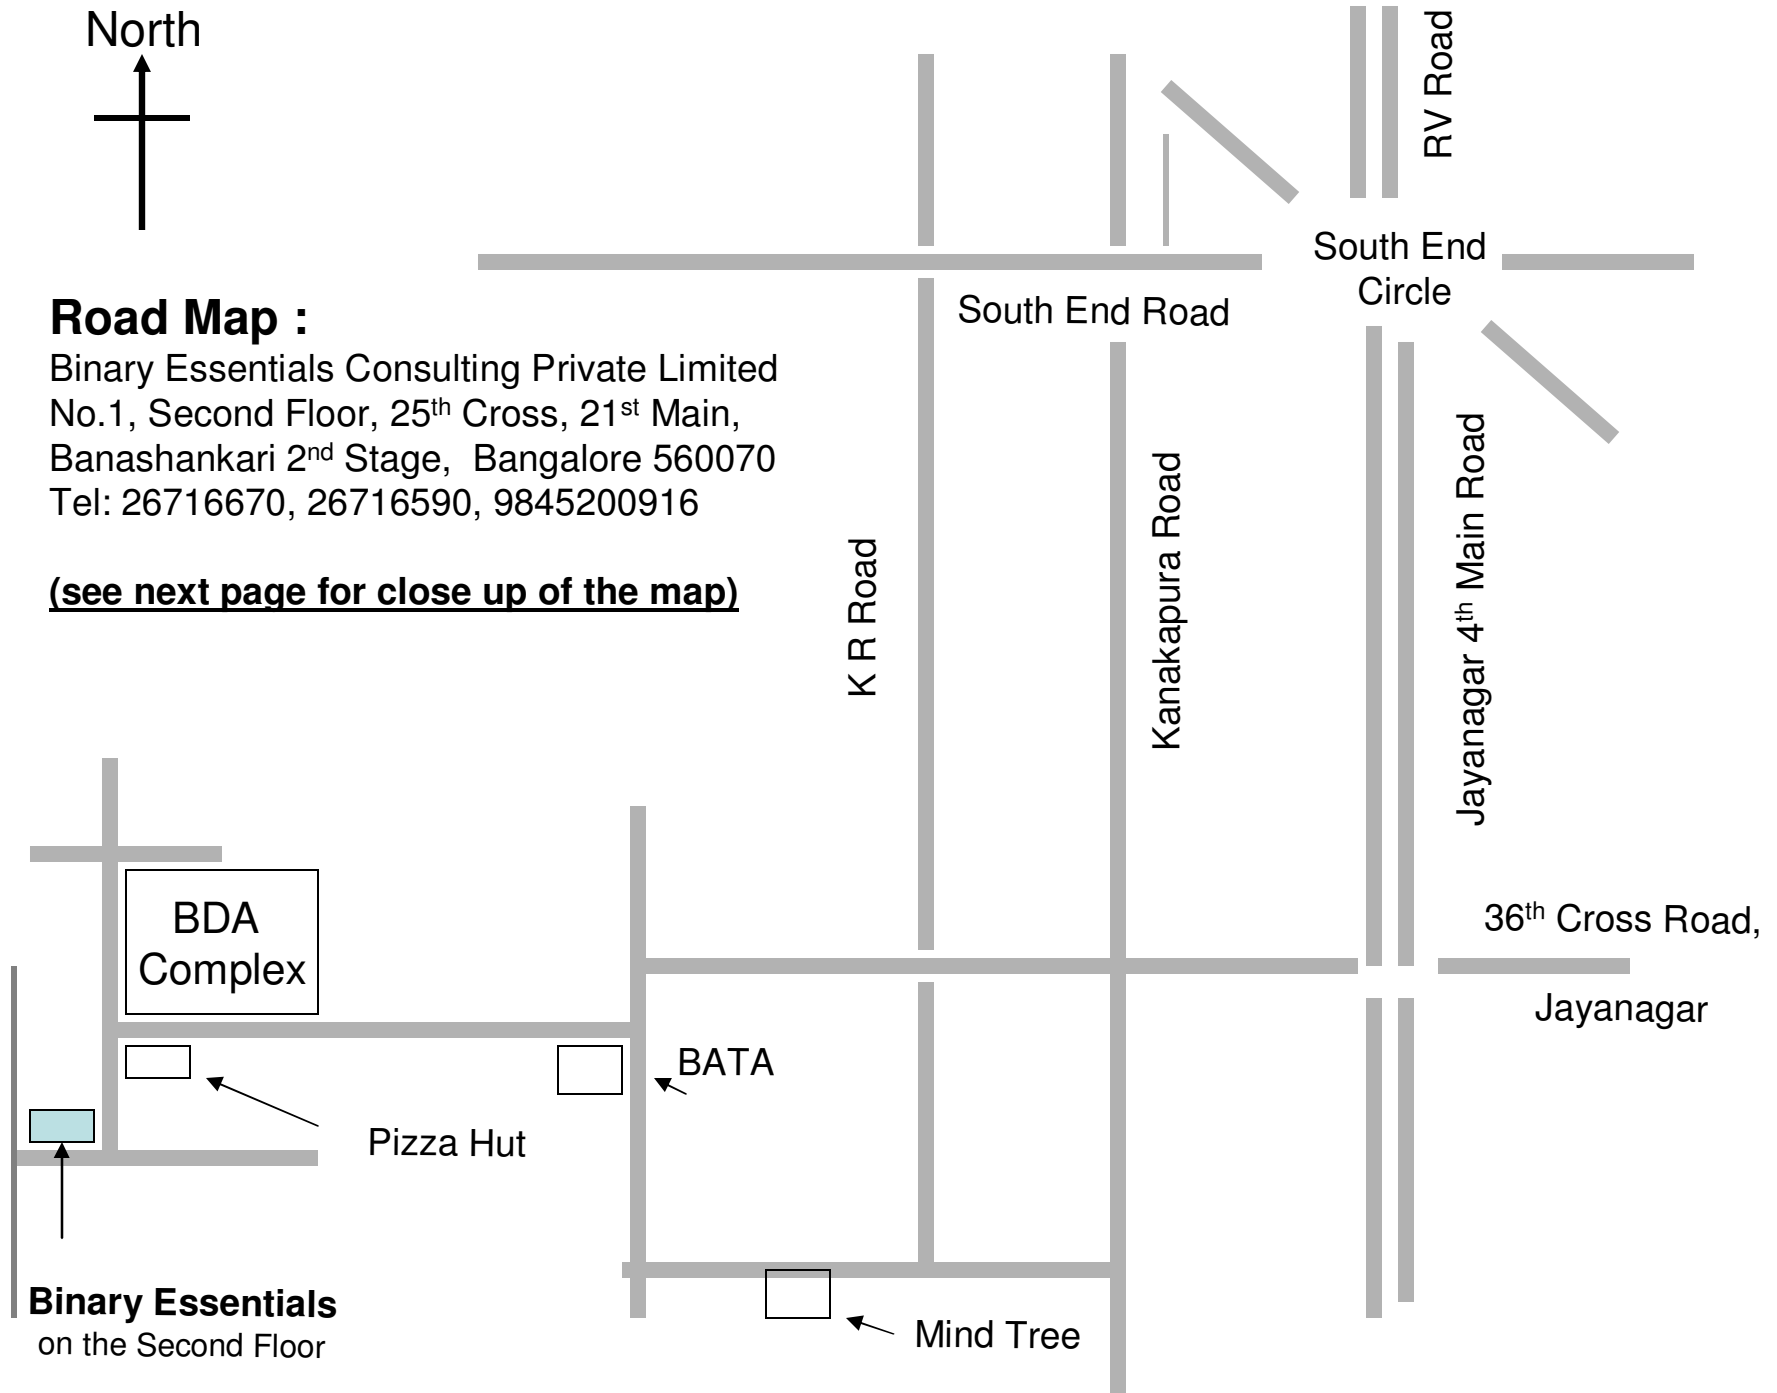

(see next page for close up of the map)

## Banashankari 2nd Stage, BDA Complex Area

Binary Essentials is on the Second Floor.  
Enter Staircase located here.