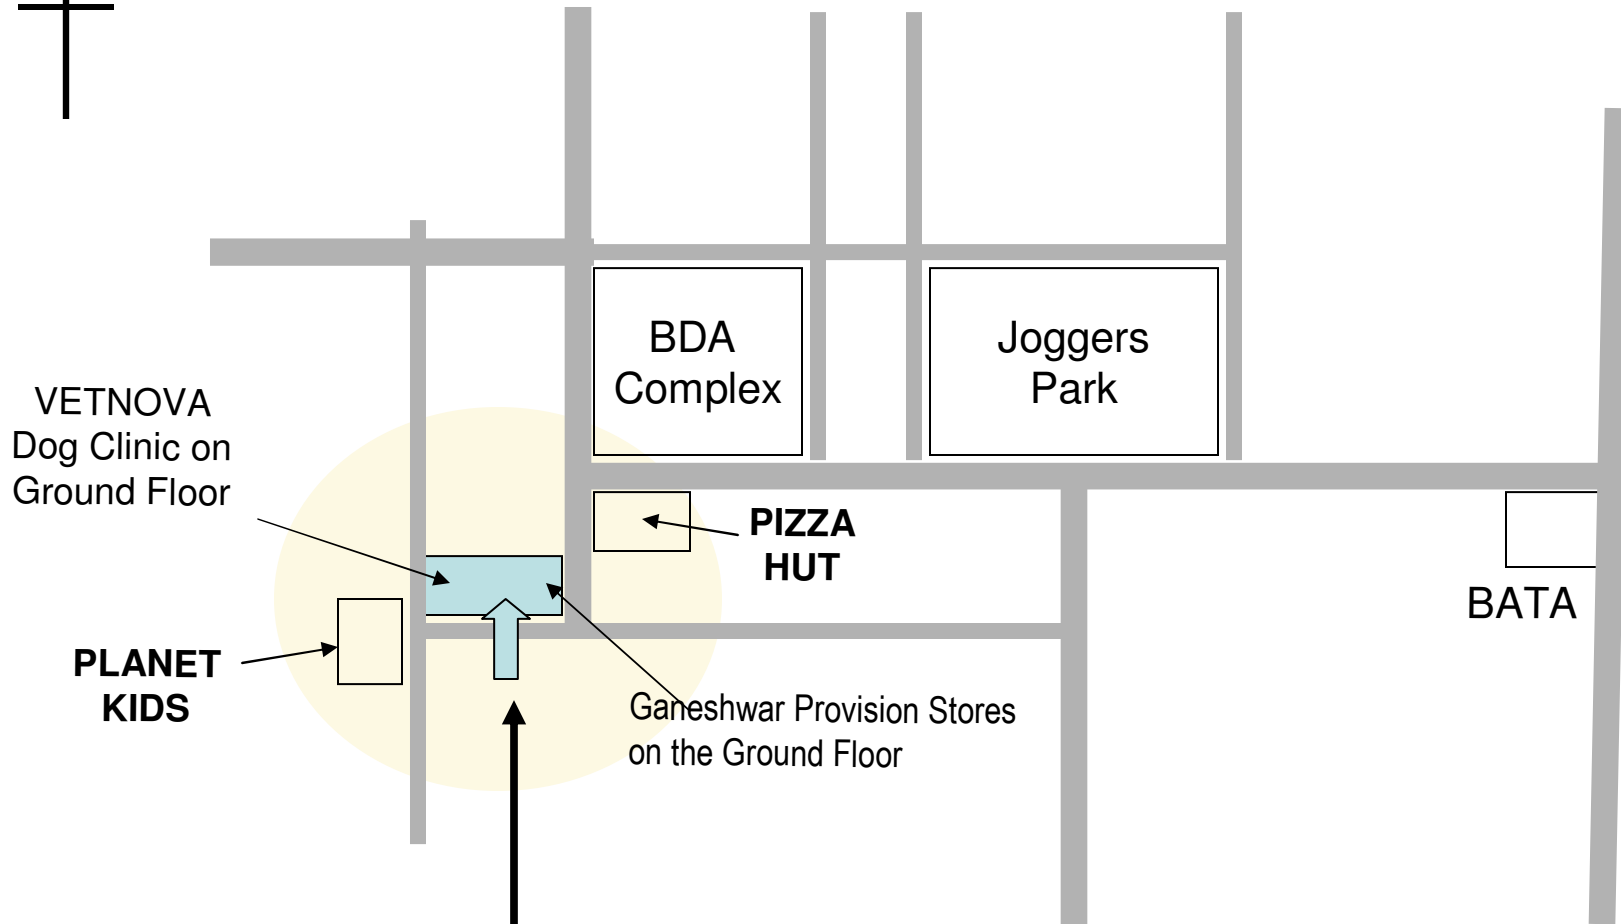

### Road Map :

Binary Essentials Consulting Private Limited  
No.1, Second Floor, 25<sup>th</sup> Cross, 21<sup>st</sup> Main,  
Banashankari 2<sup>nd</sup> Stage, Bangalore 560070  
Tel: 26716670, 26716590, 9845200916

(see next page for close up of the map)

## Banashankari 2nd Stage, BDA Complex Area

Binary Essentials is on the Second Floor.  
Enter Staircase located here.